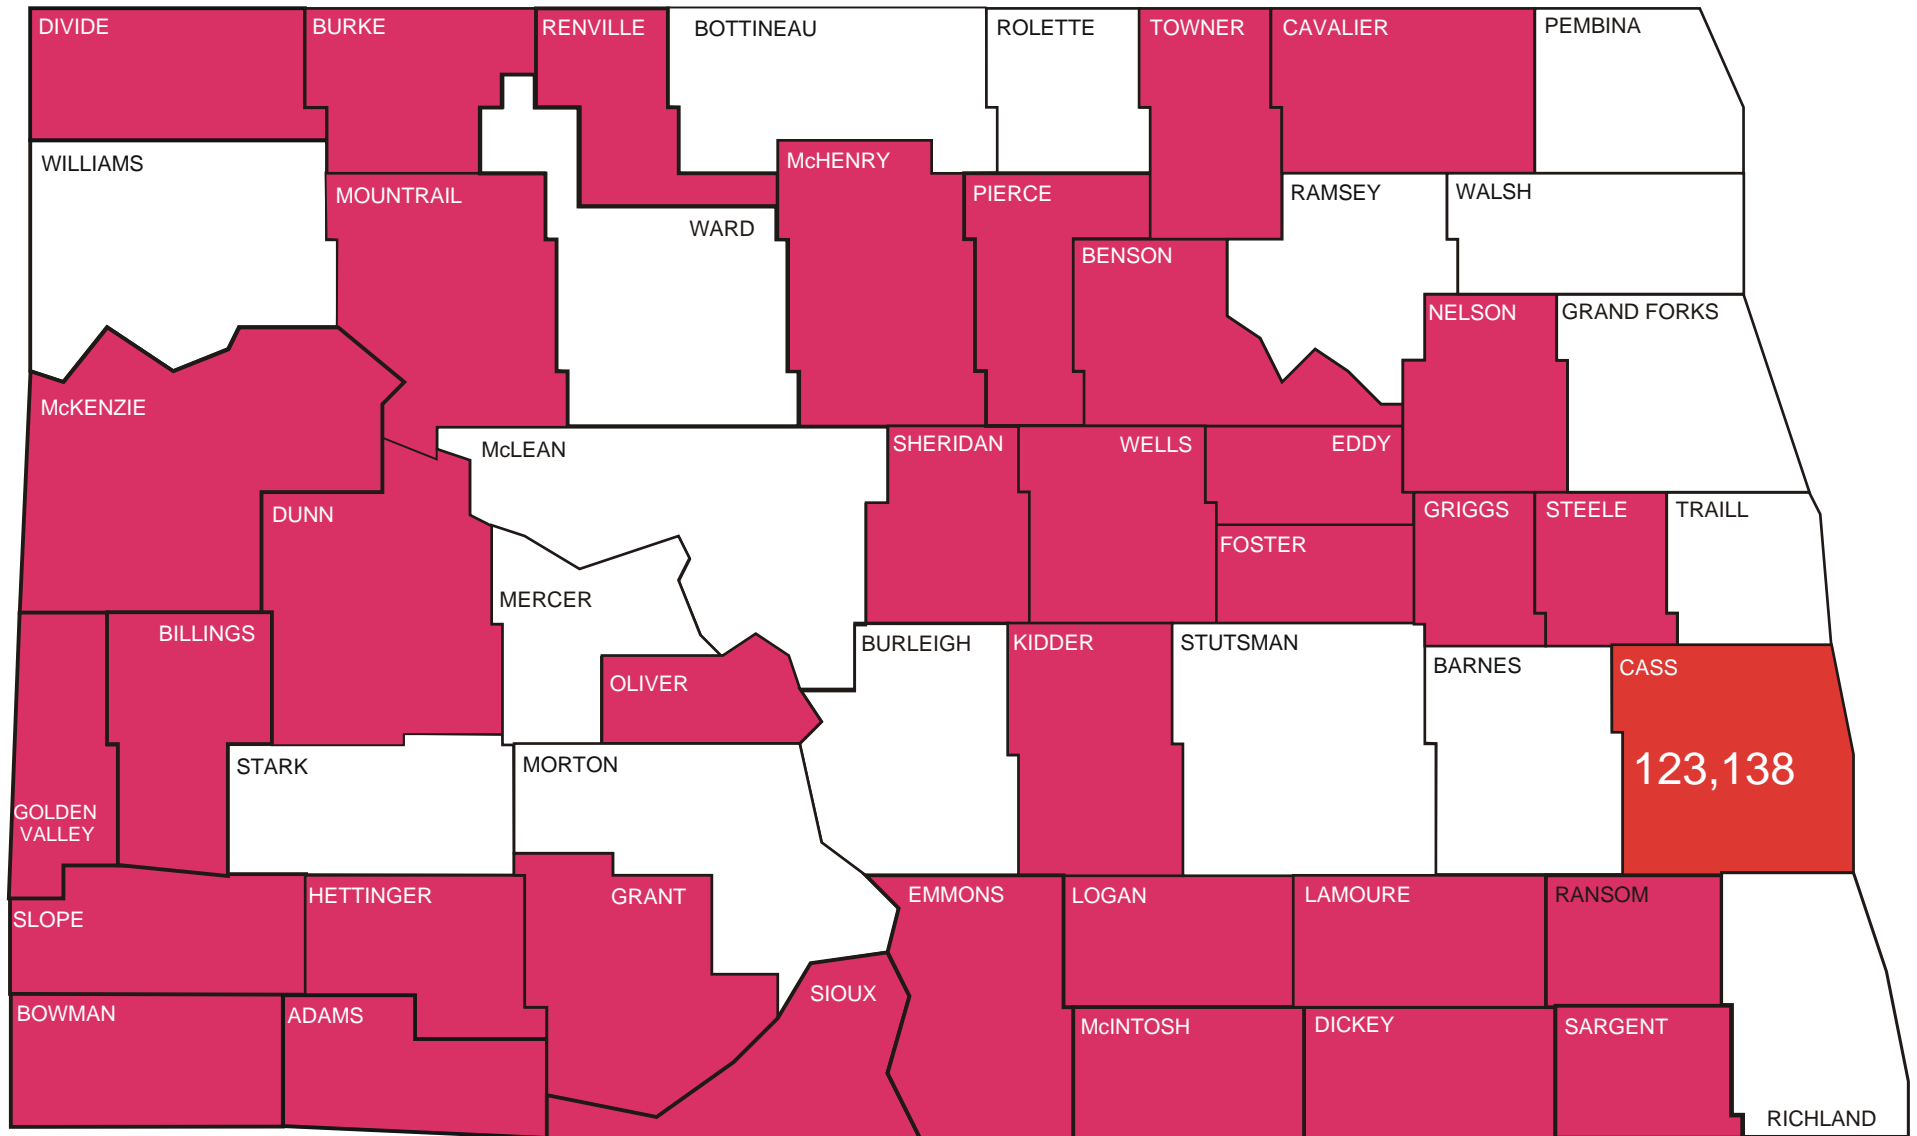

# Combined Rural Counties that Equal Cass County 1990-2000

The combined population of the 35 pink counties (122,066) approximately equals the population of Cass County (123,138).