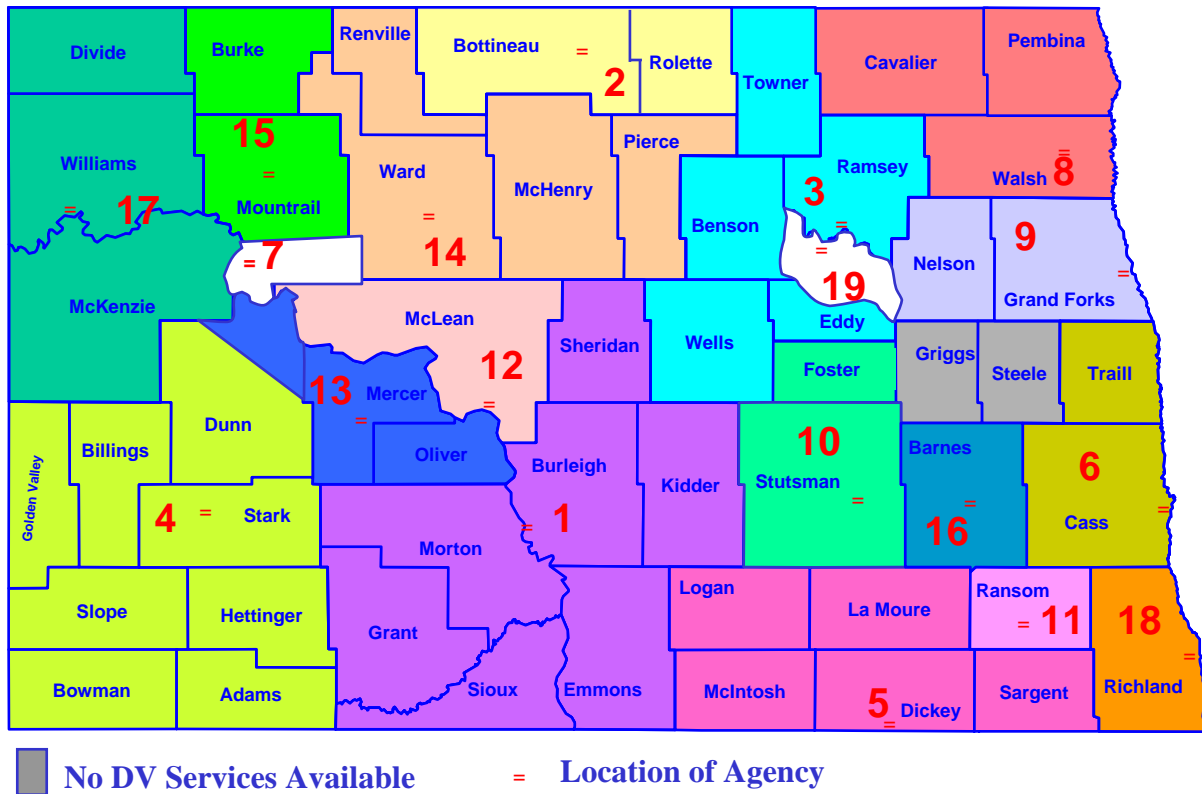

North Dakota Domestic Violence Agencies

1. Abused Adult Resource Center, Bismarck
2. Family Crisis Center, Bottineau
3. Safe Alternatives for Abused Families, Devils Lake
4. Domestic Violence & Rape Crisis Center, Dickinson
5. Kedish House, Ellendale
6. Rape and Abuse Crisis Center, Fargo
7. Coalition Against Domestic Violence, New Town
8. Domestic Violence Program of Walsh County, Grafton
9. Community Violence Intervention Center, Grand Forks
10. S.A.F.E. Shelter, Jamestown
11. Abuse Resource Network, Lisbon
12. McLean Family Resource Center, Washburn
13. Women's Action and Resource Center, Beulah
14. Domestic Violence Crisis Center, Minot
15. Domestic Violence Program of NW ND, Stanley
16. Abused Persons Outreach Center, Valley City
17. Family Crisis Shelter, Williston
18. Three Rivers Crisis Center, Wahpeton
19. Spirit Lake Victim Assistance, Ft. Totten

Source: North Dakota Council on Abused Women Services.