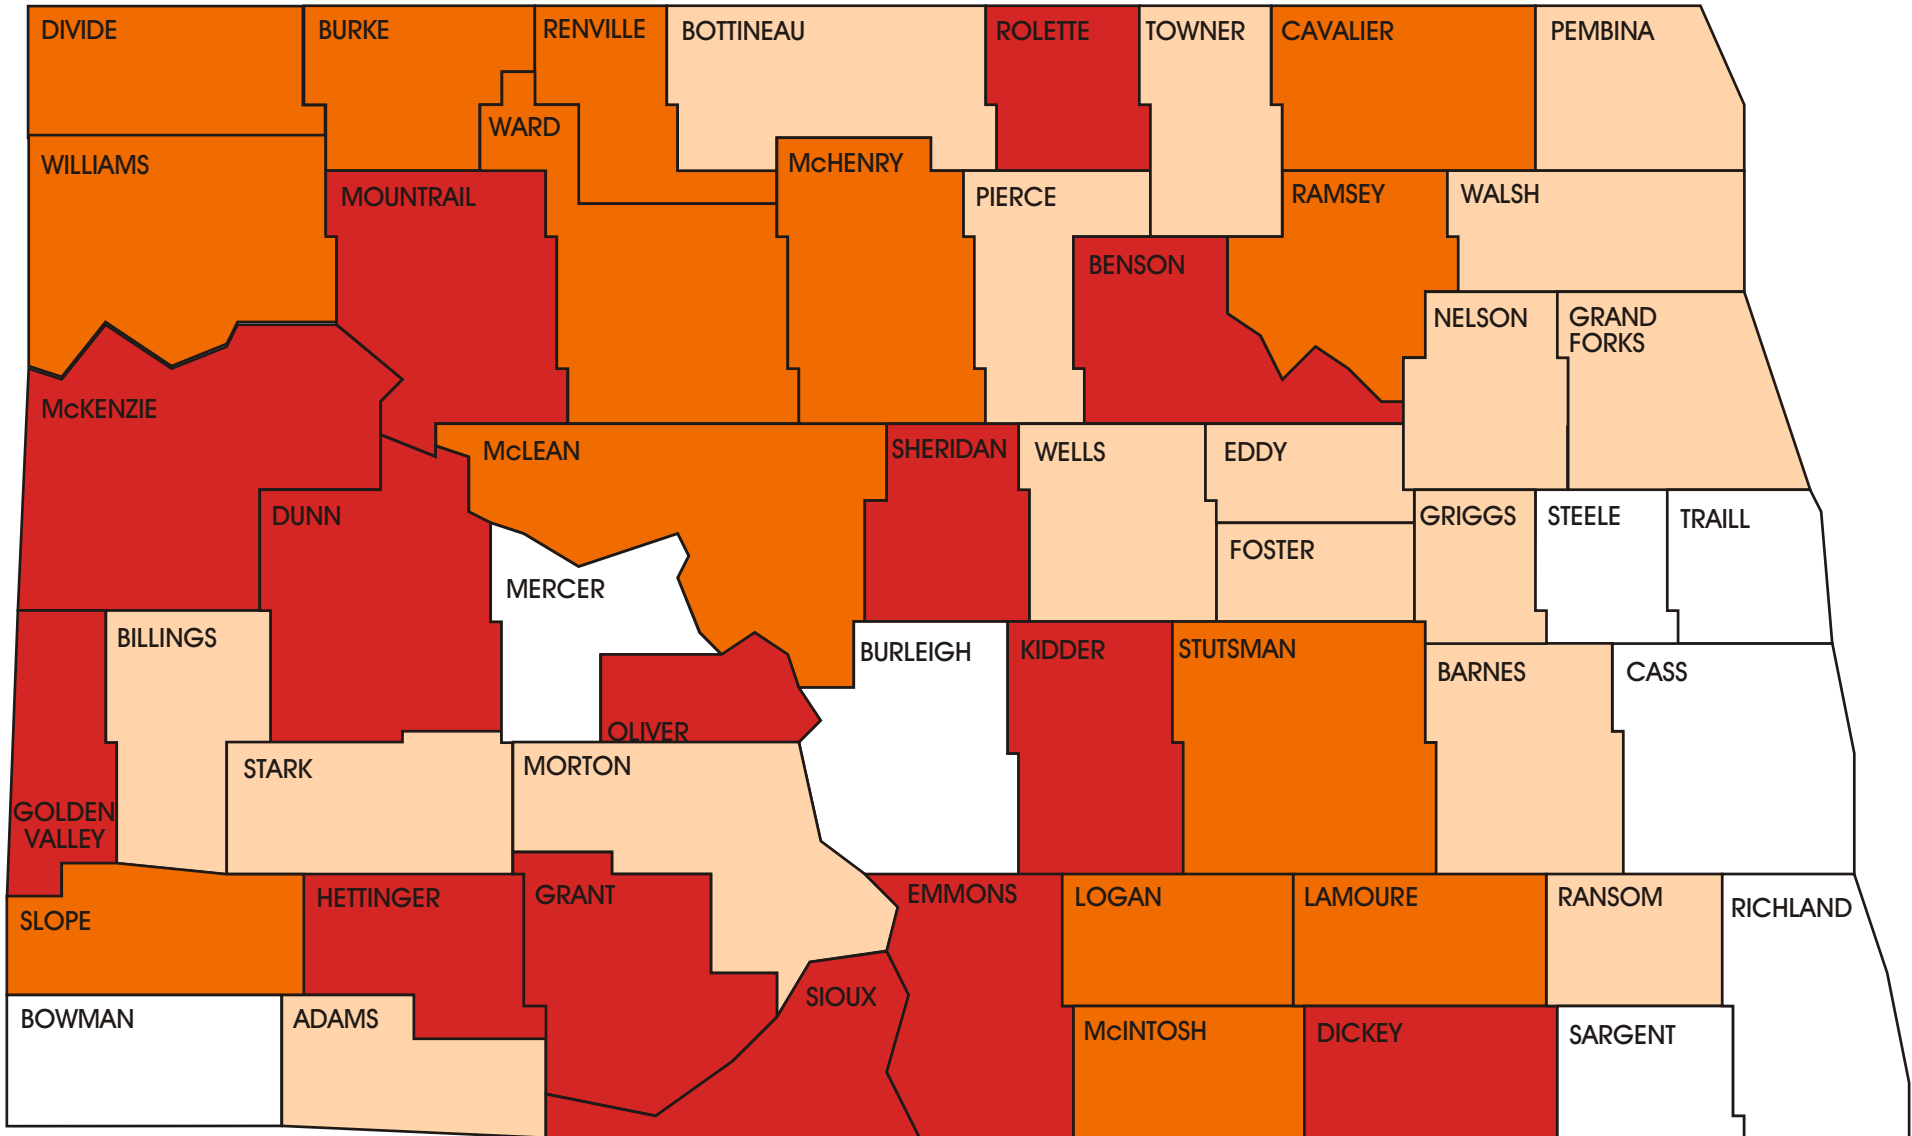

North Dakota Counties with Children Below Poverty, 2000

Source: U.S. Census Bureau, Census 2000, Summary File 3, Table P87. Prepared by the North Dakota Census Data Center.