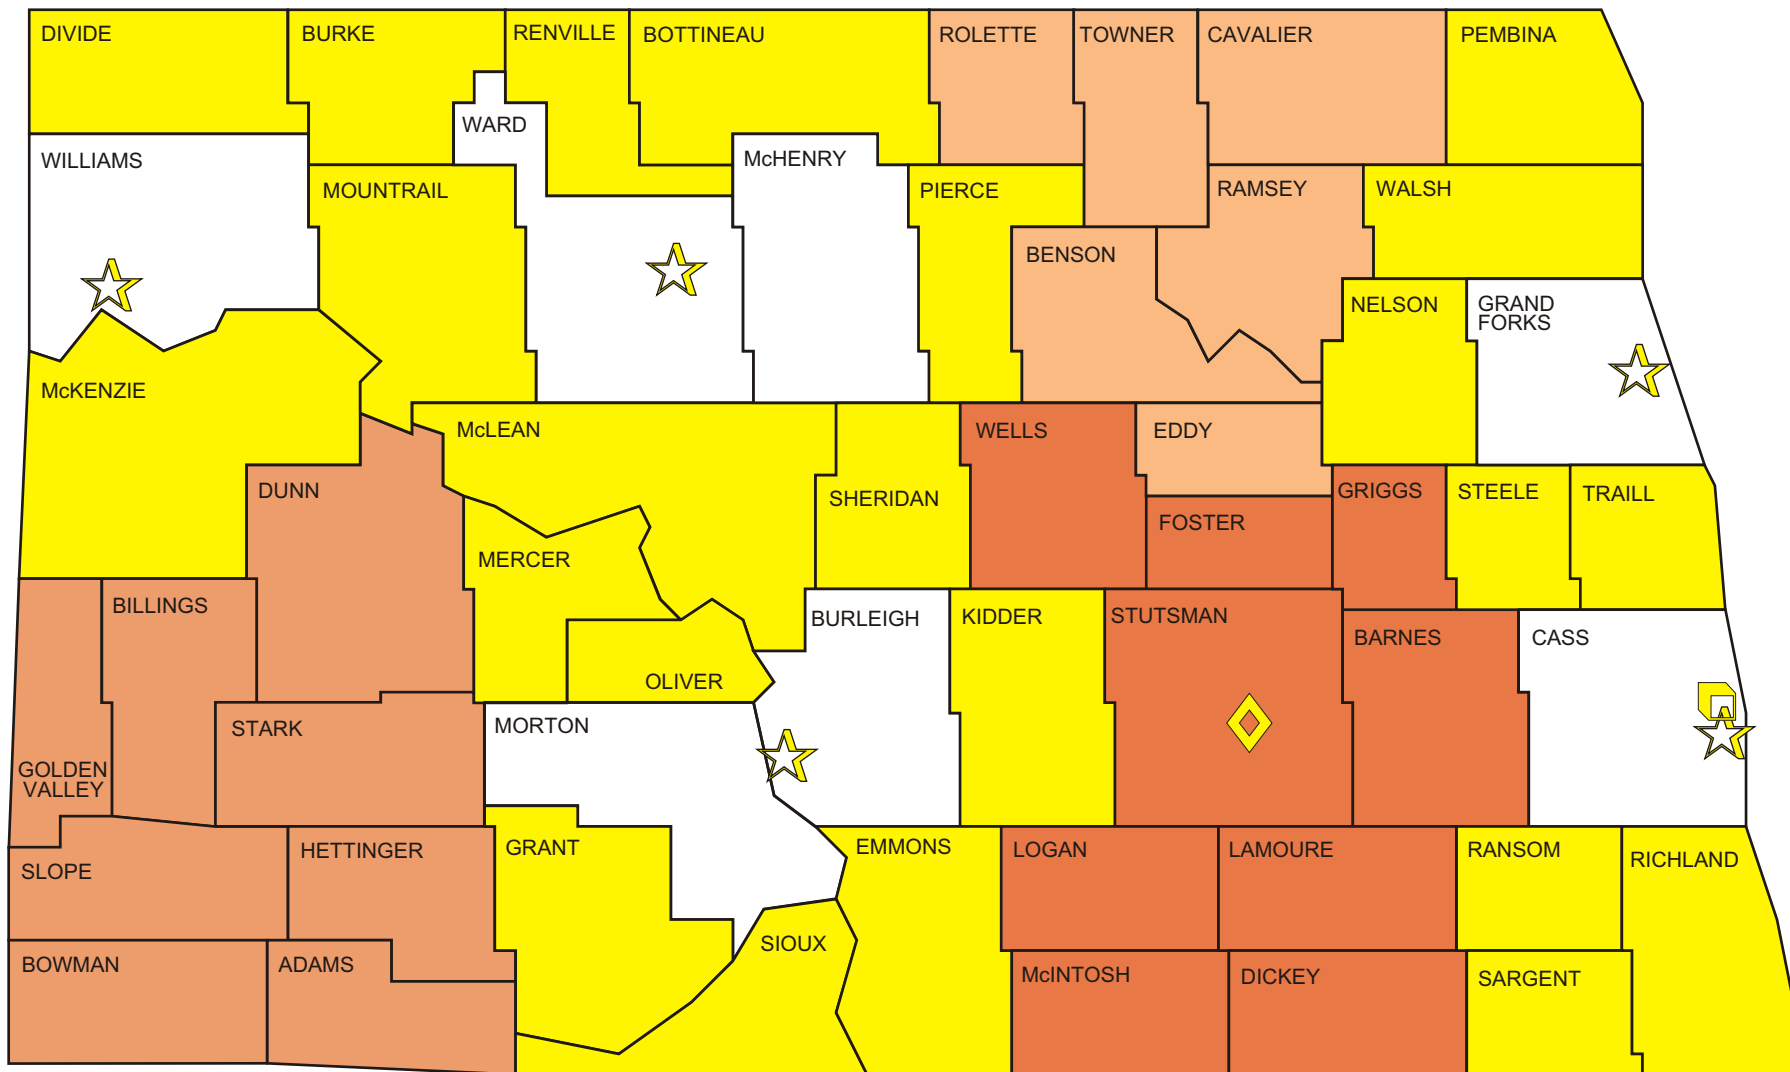

North Dakota Mental Health Professional Shortage Areas

-  Mental Health Professional Shortage Area
-  Lake Region Human Service Center Region
-  South Central Human Service Center Region
-  Badlands Human Service Center Region

-  Designated Health & Human Service Centers not located within a current geographic area/region
-  Designated Community Health Centers not located within a current geographic area/region
-  Designated Correctional Facility