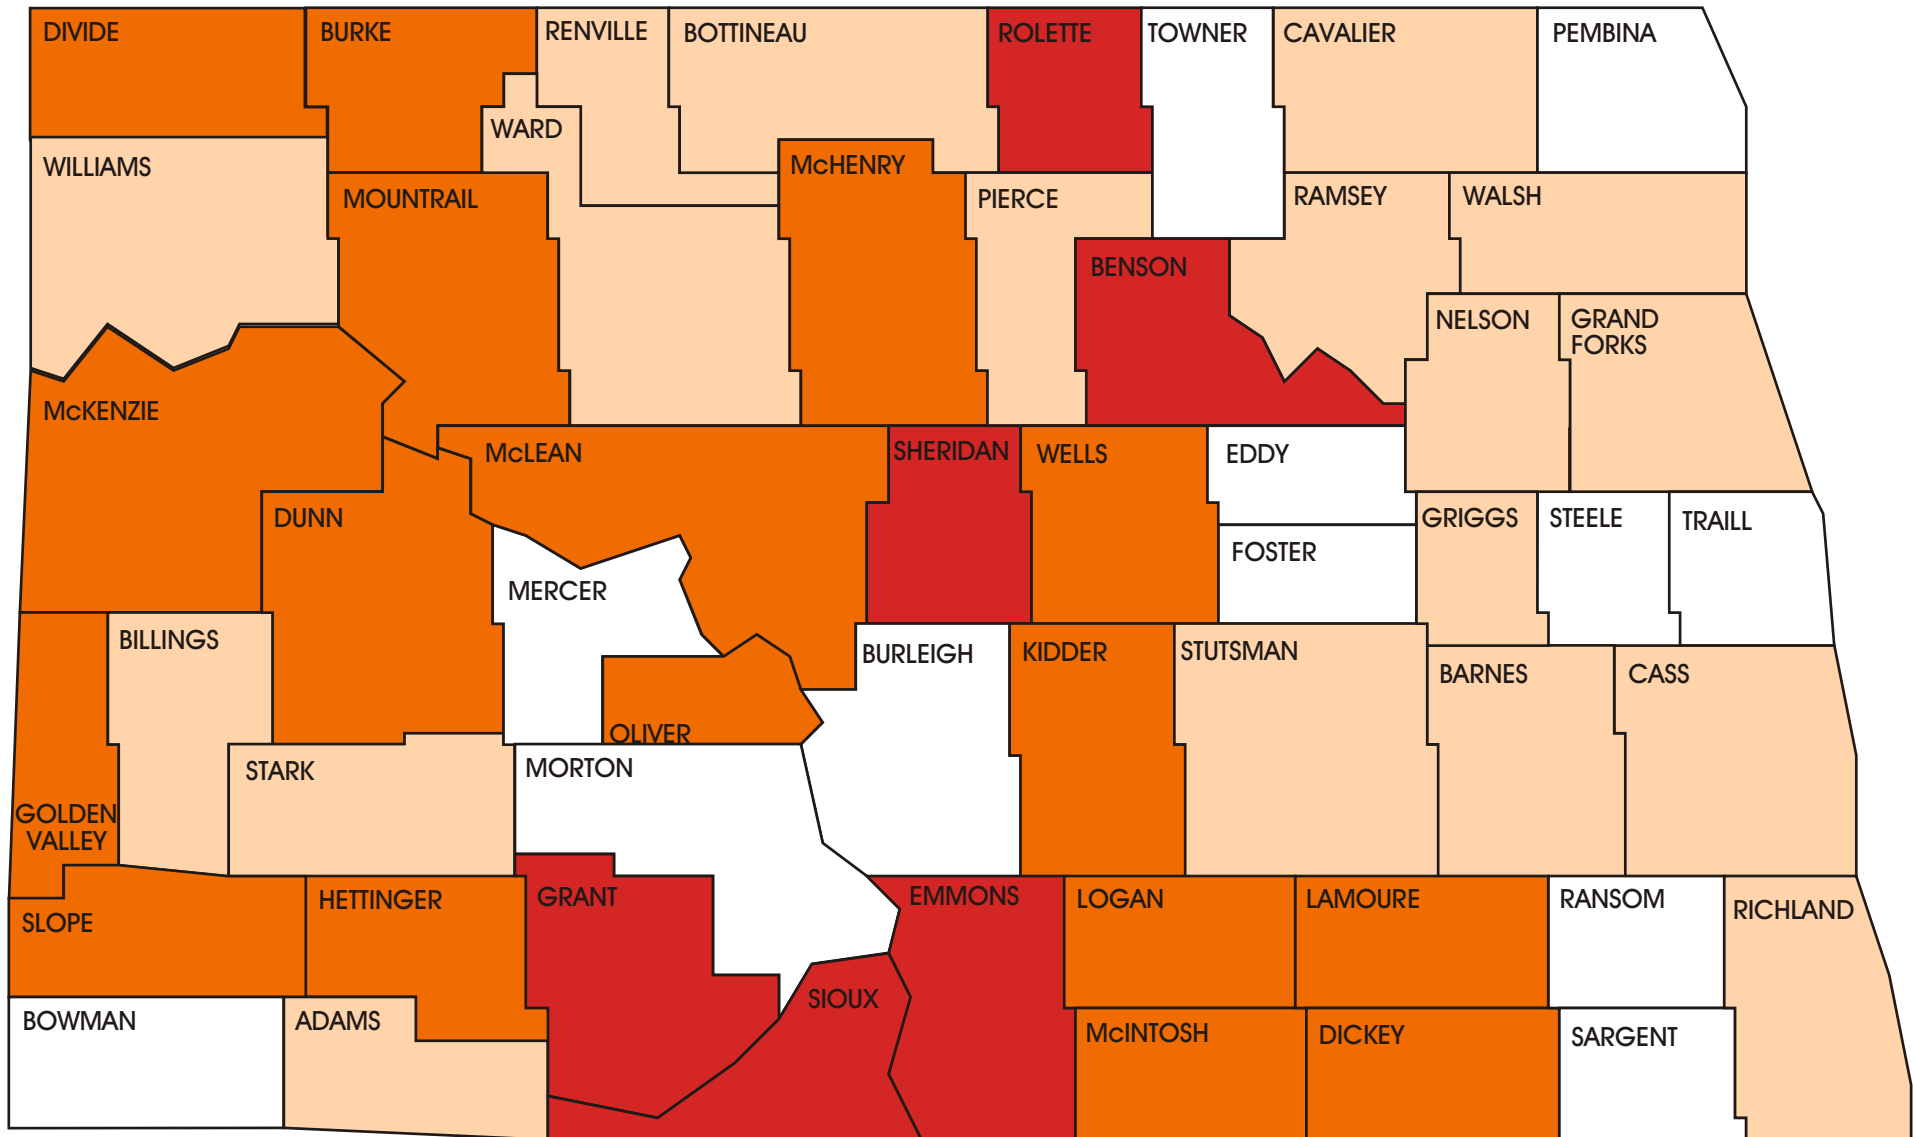

North Dakota Counties with Persons Below Poverty, 2000

Source: U.S. Census Bureau, Census 2000, Summary File 3, Table P87. Prepared by the North Dakota Census Data Center.